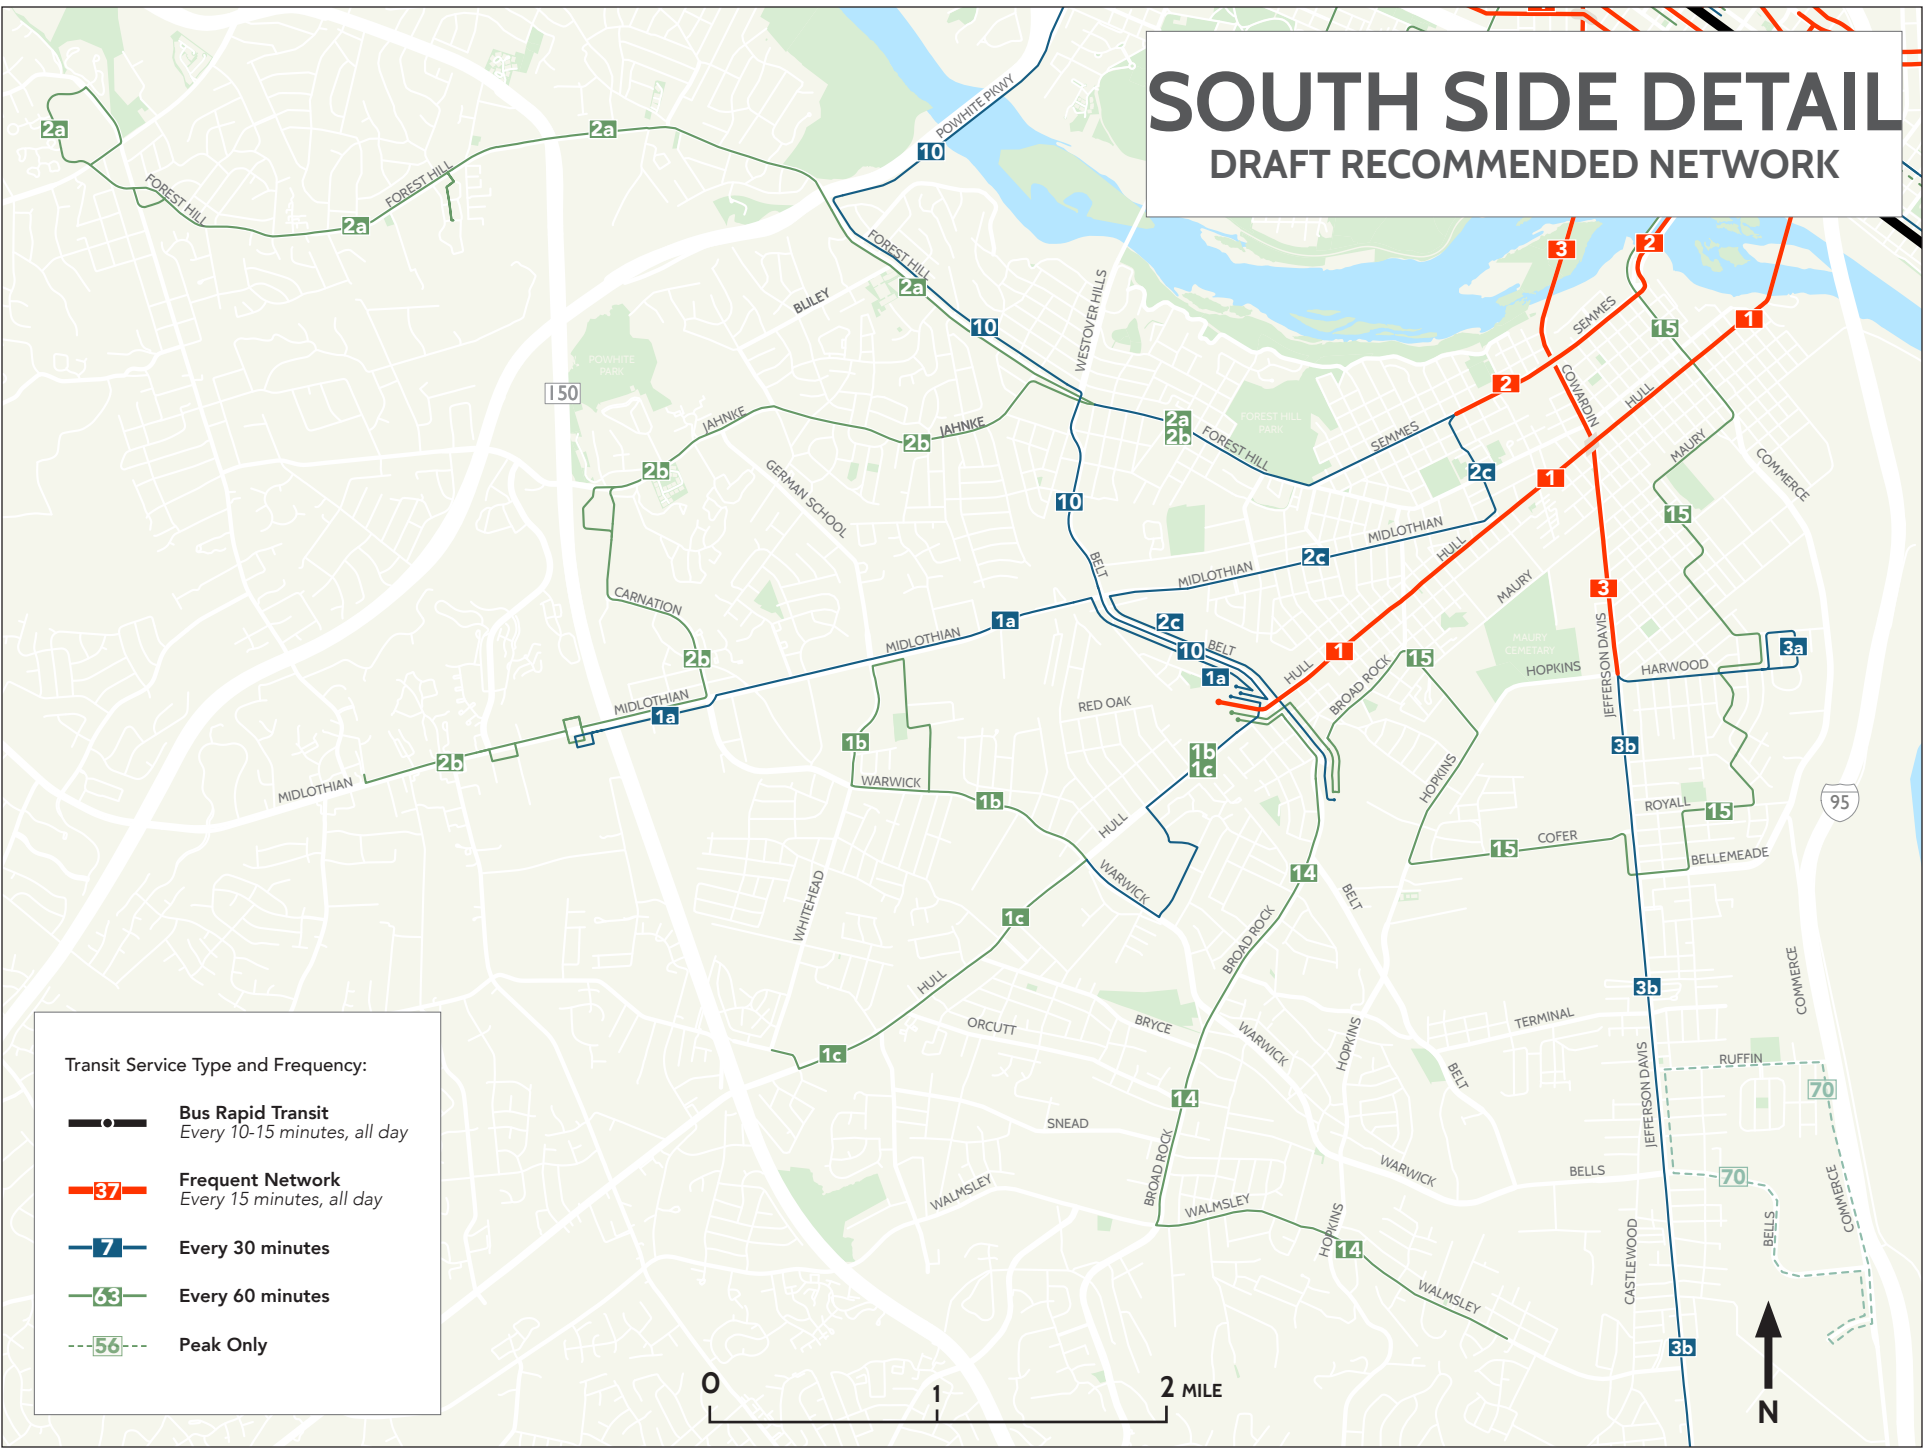

SOUTH SIDE DETAIL

DRAFT RECOMMENDED NETWORK

Transit Service Type and Frequency:

-  **Bus Rapid Transit**
Every 10-15 minutes, all day
-  **Frequent Network**
Every 15 minutes, all day
-  **Every 30 minutes**
-  **Every 60 minutes**
-  **Peak Only**